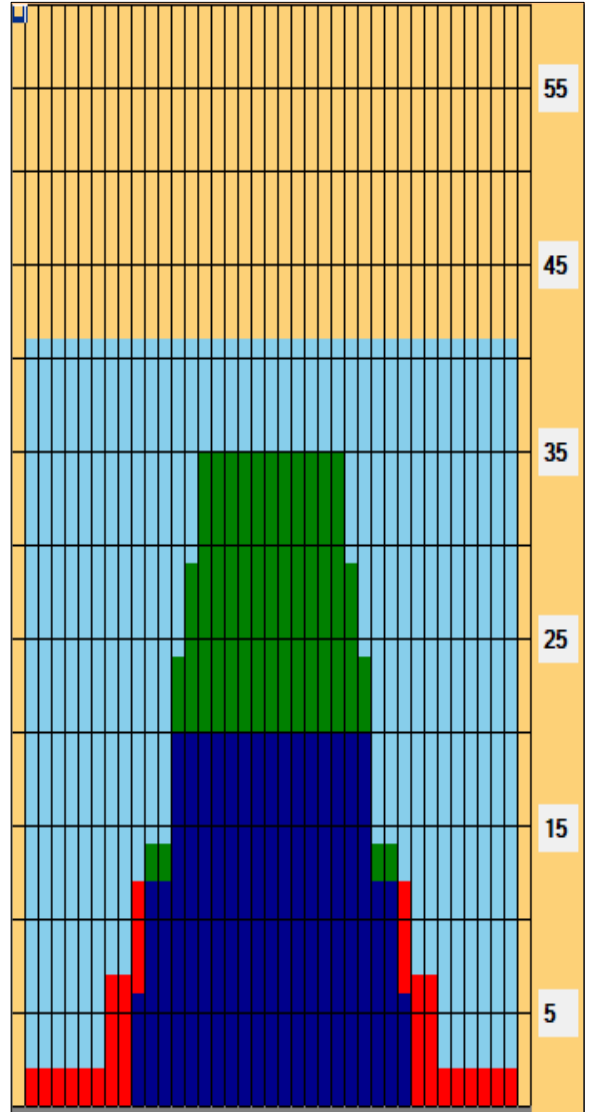

Sennu syksy 2020 eka hoito

Oil Pattern Distance:	41 Feet	Reverse Brush Drop:	41 Feet	Oil Per Board:	40 uL
Forward Oil Total:	8.44 mL	Reverse Oil Total:	9.04 mL	Volume Oil Total:	17.48 mL
Forward Boards Crossed:	211 Boards	Reverse Boards Crossed:	226 Boards	Total Boards Crossed:	437 Boards

	Start	Stop	Loads	Speed	Crossed	Start	End	Feet	T.Oil
1	2L	2R	2	18	74	0.0	2.5	2.5	2960
2	8L	8R	2	18	50	2.5	7.6	5.1	2000
3	10L	10R	2	18	42	7.6	12.7	5.1	1680
4	13L	13R	3	18	45	12.7	20.3	7.6	1800
5	2L	2R	0	18	0	20.3	24.0	3.7	0
6	2L	2R	0	22	0	24.0	33.0	9.0	0
7	2L	2R	0	30	0	33.0	41.0	8.0	0

<p> MAIN STREET - 7241 This 41 foot pattern is typical of the many house shots used across the USA. Using a slight blend, the MAIN STREET is a pattern that enables many different styles to score while socializing and hanging out with friends.</p>

Item Description	3L-7L:18L-18R Outside Track:Middle	8L-12L:18L-18R Middle Track:Middle	13L-17L:18L-18R Inside Track:Middle	18L-18R:17R-13R Middle: Inside Track	18L-18R:12R-8R Middle:Middle Track	18L-18R:7R-3R Middle:Outside Track
Track Zone Ratio	11.5	2.88	1.06	1.06	2.88	11.5